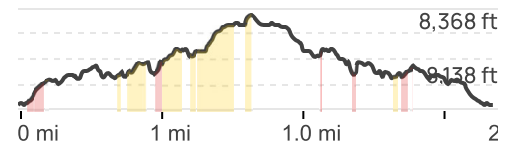

Scale 1: 13384 Datum WGS84

Gain: 206.69 ft Loss: 200.13 ft

Rim Rock Nature Trail  
Montrose, CO